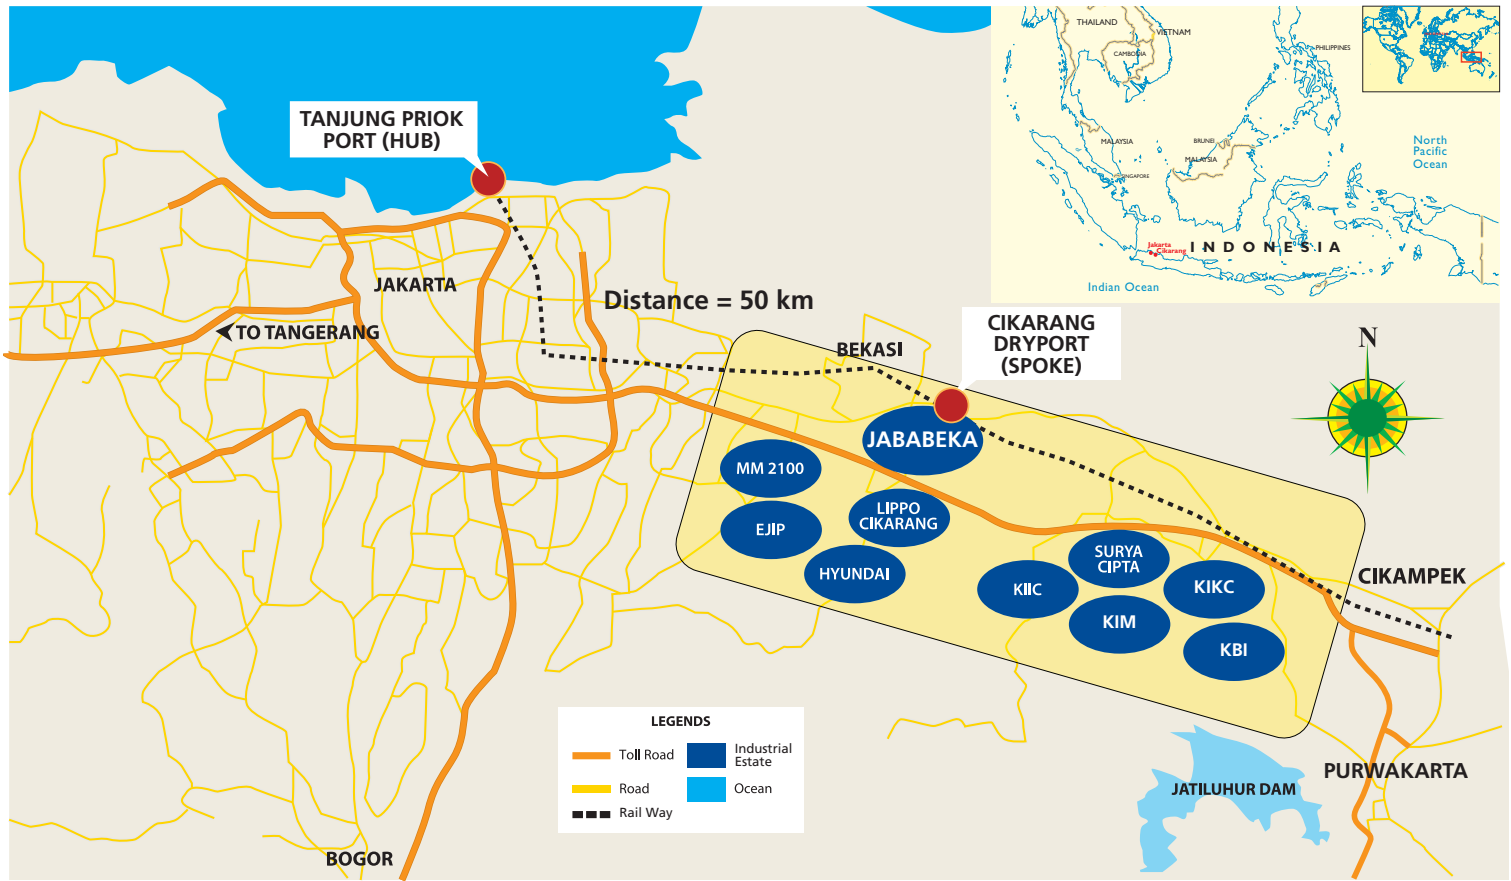

Cikarang Dry Port is strategically located in Jababeka Industrial Estate, which lies in the heart of the biggest manufacturing zone of west Java, as well as the country, home to a dozen Industrial Estates with more than 2,500 industrial companies.

Cikarang Dry Port offers a one stop service for cargo handling and a logistics solution for international export and import, as well as domestic distribution, which is easily accessible by highway and railway system. It provides integrated port and logistics services with dozens of logistics and supply chain players, such as exporters, importers, carriers, terminal operators, container freight station, bonded warehouse, transportation, third party logistics (3PL), empty container depot, as well as banks and other supporting facilities.

Cikarang Dry Port is appointed as the first Integrated Customs Services Zone (KPPT-Kawasan Pelayanan Pabean Terpadu) with international port code "IDJBK". We are ready to provide suitable place for your supply chain activities for better coordination and increase productivity.

TRACEABILITY

- Extended gate of Tanjung Priok Port
- Securing & monitoring by additional electronic seal
- Managed risk

PRODUCTIVITY

- Worldwide Network
- Customs & Quarantine Clearance
- Streamline process, time and cost