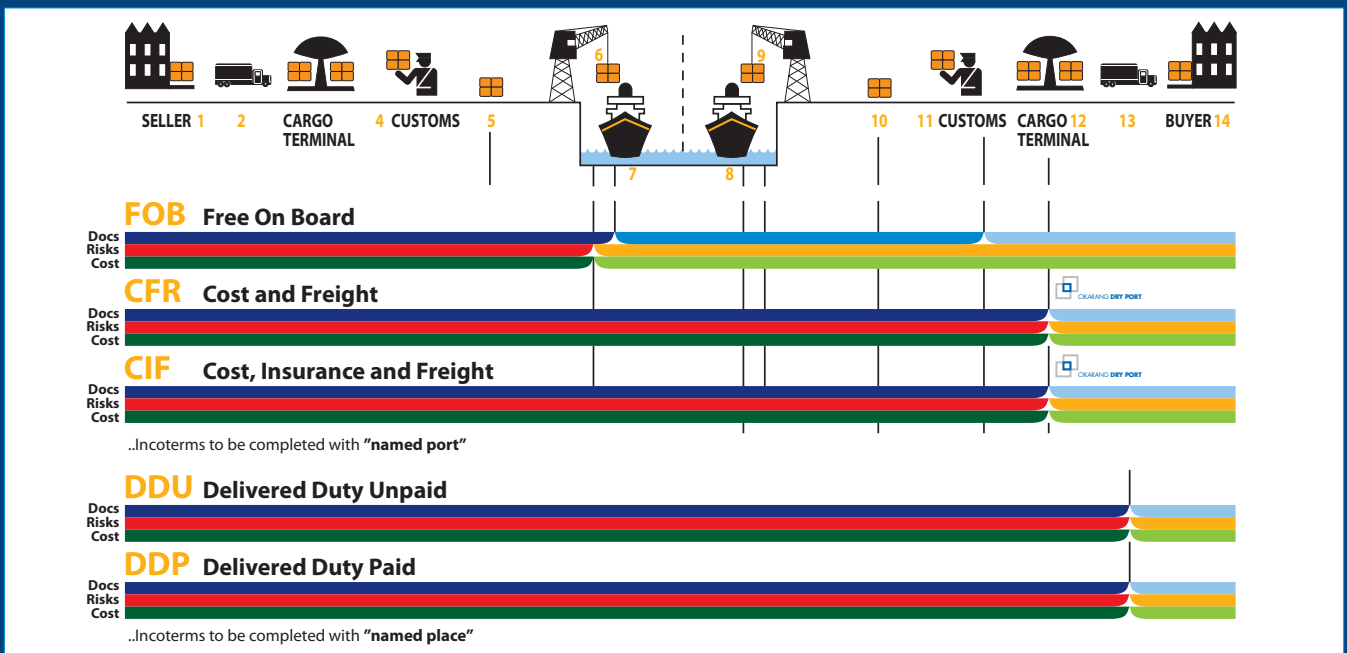

Cikarang Dry Port offers a one stop service for cargo handling and a logistics solution for international export and import, as well as domestic distribution, which is easily accessible by highway and railway system. It provides integrated port and logistics services with dozens of logistics and supply chain players, such as exporters, importers, carriers, terminal operators, container freight station, bonded warehouse, transportation, third party logistics (3PL), empty container depot, as well as banks and other supporting facilities.

Cikarang Dry Port is appointed as the first Integrated Customs Services Zone (KPPT-Kawasan Pelayanan Pabean Terpadu) with international port code "IDJBK". We are ready to provide suitable place for your supply chain activities for better coordination and increase productivity.

"CMA CGM Group is now offering comprehensive solutions and services by connecting Cikarang Dry Port to other port calls around the world through Multimodal Transport Bill of Lading"

CERTAINTY

- Multimodal Transport Bill of Lading
- Port and manufacturing in same area
- State of Art Information Technology

TRACEABILITY

- Extended gate of Tanjung Priok Port
- Securing & monitoring by additional electronic seal
- Managed risk

PRODUCTIVITY

- Worldwide Network
- Customs & Quarantine Clearance
- Streamline process, time and cost